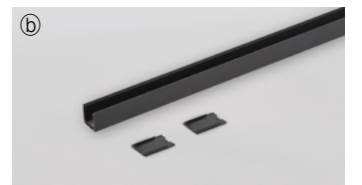

(b) NDPro Top Bar

- NDP4TB
- NDP7TB
- NDP11TB
- NDP15TB