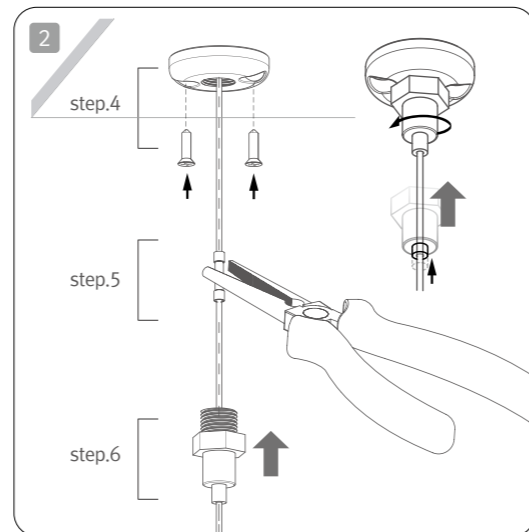

## NDPro Pendant

*Super Slim Suspension LED for Display*

Rotatable Pendant for NDPro

- Aluminum body with rotating top bar
- Easy assembly with NDPro fixture
- Various length available
- Ideal for Suspended Application

**Dimensions**

NDPro Pendant for	Lamp Power	Lumens (4000K)	A (Top Length)	B (NDPro Pendant Bracket Mounting Holes)
NDP4 40K-24V-C90	3.6 W	259 lm	384mm	369mm
NDP7 40K-24V-C90	7.1 W	515 lm	664mm	649mm
NDP11 40K-24V-C90	10.8 W	823 lm	943mm	928mm
NDP15 40K-24V-C90	14.4 W	1,032 lm	1,222mm	1,207mm

**Various options**

**Installation**

**Required Accessories**

\* Item (a) (b) are sold separately

- (a) LED Driver
  - (b) FLX Stix NDPro
  - (c) Top Bar
  - (d) Fix Cover
  - (e) Wire
  - (f) Wire Holder
  - (g) Holder Clamp
  - (h) Wire Terminals
  - (i) Screw
- NDP Pendant Kit