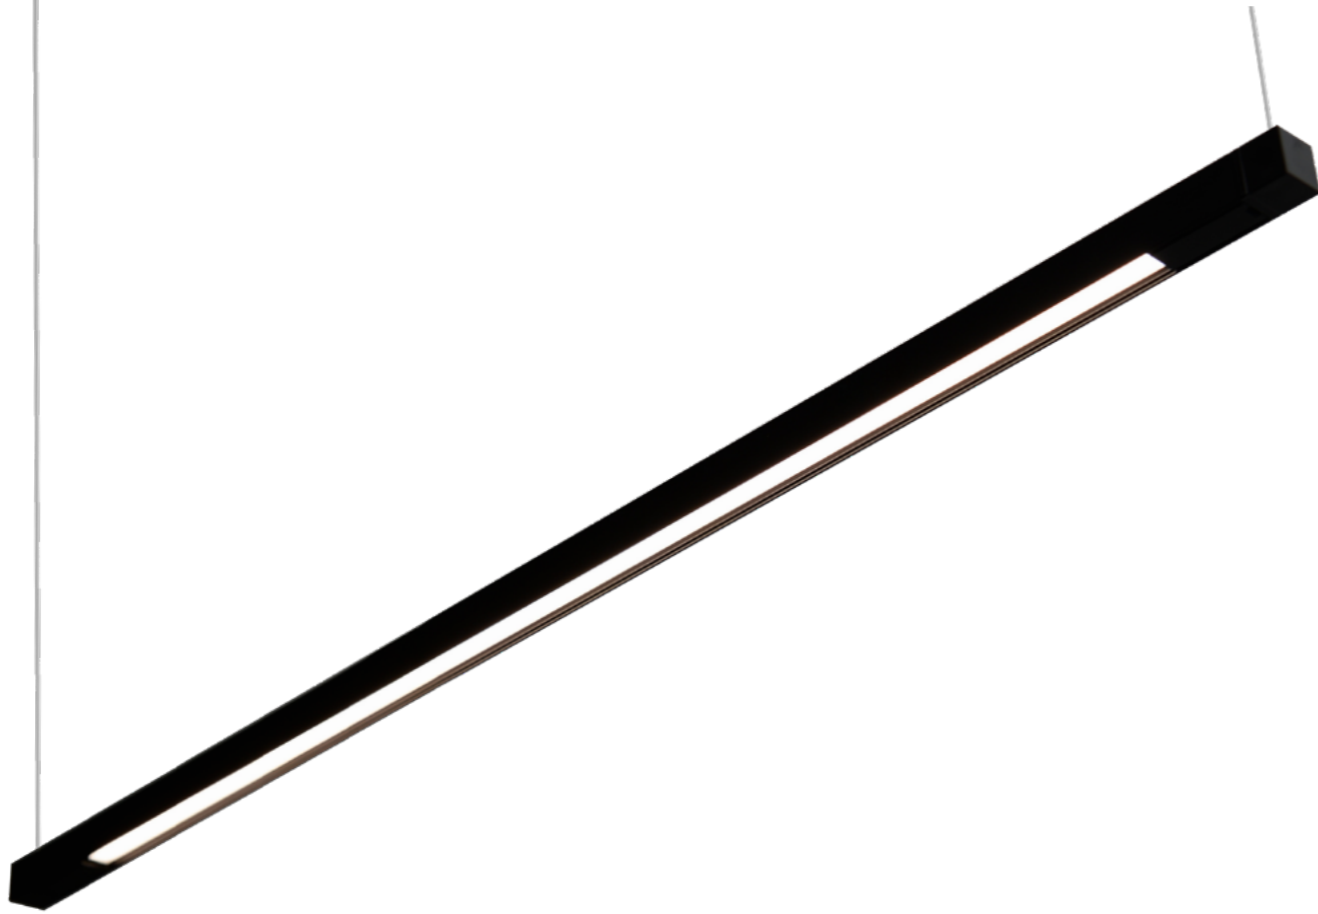

## NDPro Pendant

*Super Slim Suspension LED for Display*

Rotatable Pendant for NDPro

- Aluminum body with rotating top bar
- Easy assembly with NDPro fixture
- Various length available
- Ideal for Suspended Application

**Dimensions**

NDPro Pendant for	Lamp Power	Lumens (4000K)	A (Top Length)	B (NDPro Pendant Bracket Mounting Holes)
NDP4 40K-24V-C90	3.6 W	259 lm	384mm	369mm
NDP7 40K-24V-C90	7.1 W	515 lm	664mm	649mm
NDP11 40K-24V-C90	10.8 W	823 lm	943mm	928mm
NDP15 40K-24V-C90	14.4 W	1,032 lm	1,222mm	1,207mm