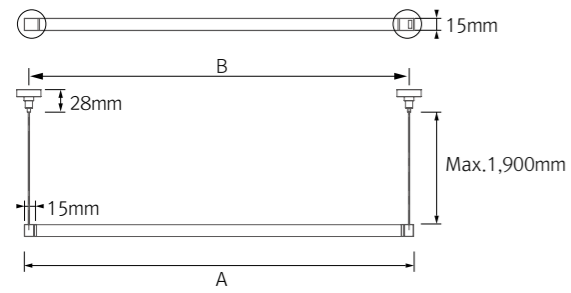

## NDPro Pendant

*Super Slim Suspension LED for Display*

Rotatable Pendant for NDPro

- Aluminum body with rotating top bar
- Easy assembly with NDPro fixture
- Various length available
- Ideal for Suspended Application

**Dimensions**

NDPro Pendant for	Lamp Power	Lumens (4000K)	A (Top Length)	B (NDPro Pendant Bracket Mounting Holes)
NDP4 40K-24V-C90	3.6 W	259 lm	384mm	369mm
NDP7 40K-24V-C90	7.1 W	515 lm	664mm	649mm
NDP11 40K-24V-C90	10.8 W	823 lm	943mm	928mm
NDP15 40K-24V-C90	14.4 W	1,032 lm	1,222mm	1,207mm