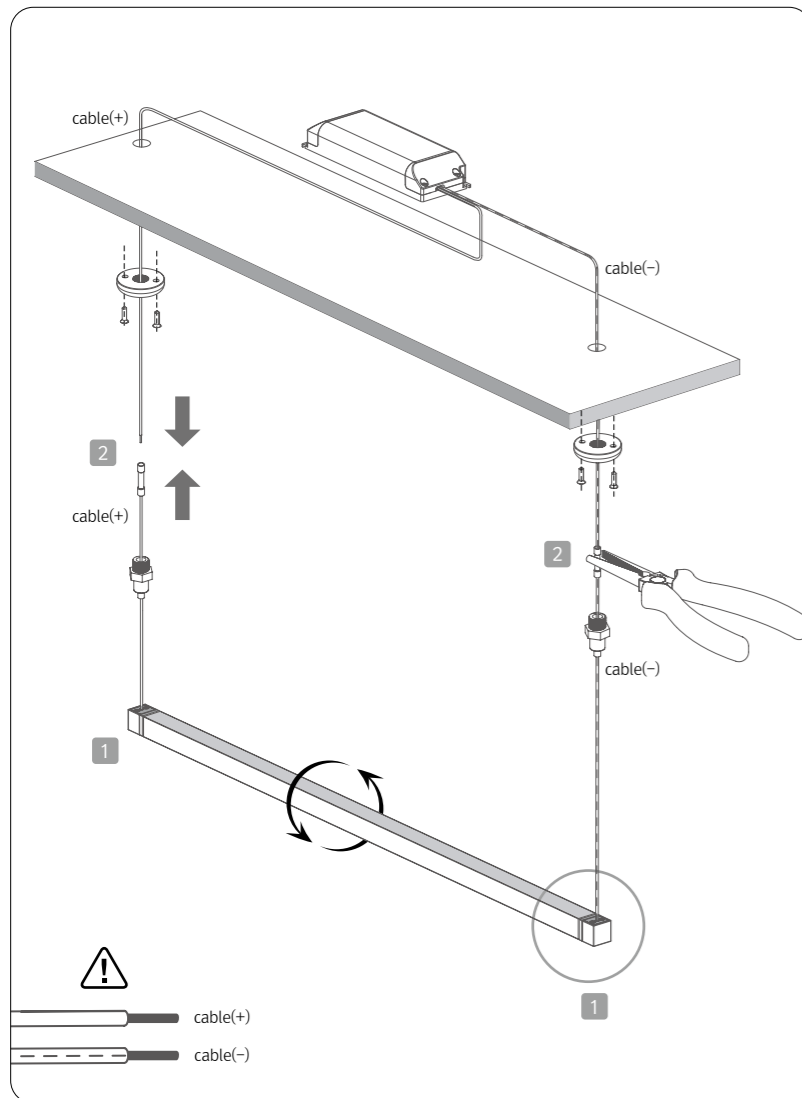

## NDPro Pendant

*Super Slim Suspension LED for Display*

Rotatable Pendant for NDPro

- Aluminum body with rotating top bar
- Easy assembly with NDPro fixture
- Various length available
- Ideal for Suspended Application

**Dimensions**

NDPro Pendant for	Lamp Power	Lumens (4000K)	A (Top Length)	B (NDPro Pendant Bracket Mounting Holes)
NDP4 40K-24V-C90	3.6 W	259 lm	384mm	369mm
NDP7 40K-24V-C90	7.1 W	515 lm	664mm	649mm
NDP11 40K-24V-C90	10.8 W	823 lm	943mm	928mm
NDP15 40K-24V-C90	14.4 W	1,032 lm	1,222mm	1,207mm

**Various options**

**Installation**

**Required Accessories**

\* Item (a) (b) are sold separately

- (a) LED Driver
  - (b) FLX Stix NDPro
  - (c) Top Bar
  - (d) Fix Cover
  - (e) Wire
  - (f) Wire Holder
  - (g) Holder Clamp
  - (h) Wire Terminals
  - (i) Screw
- NDP Pendant Kit

**(d) LED Driver with 12way distributor, with power cord (1,800mm)**

Part No	FLC30-24V/T	FLC75-24V-P/T
Capacity	30W 24V	75W 24V