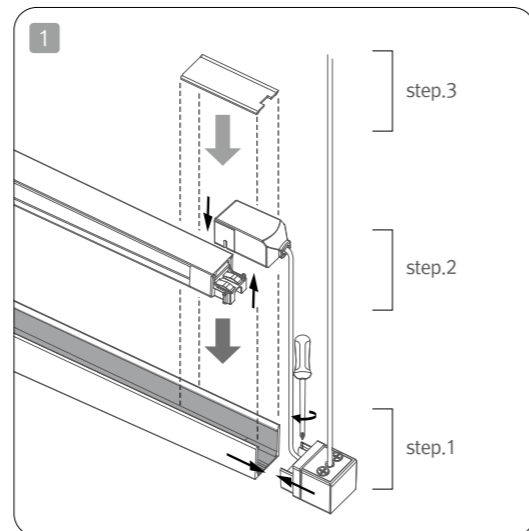

Installation