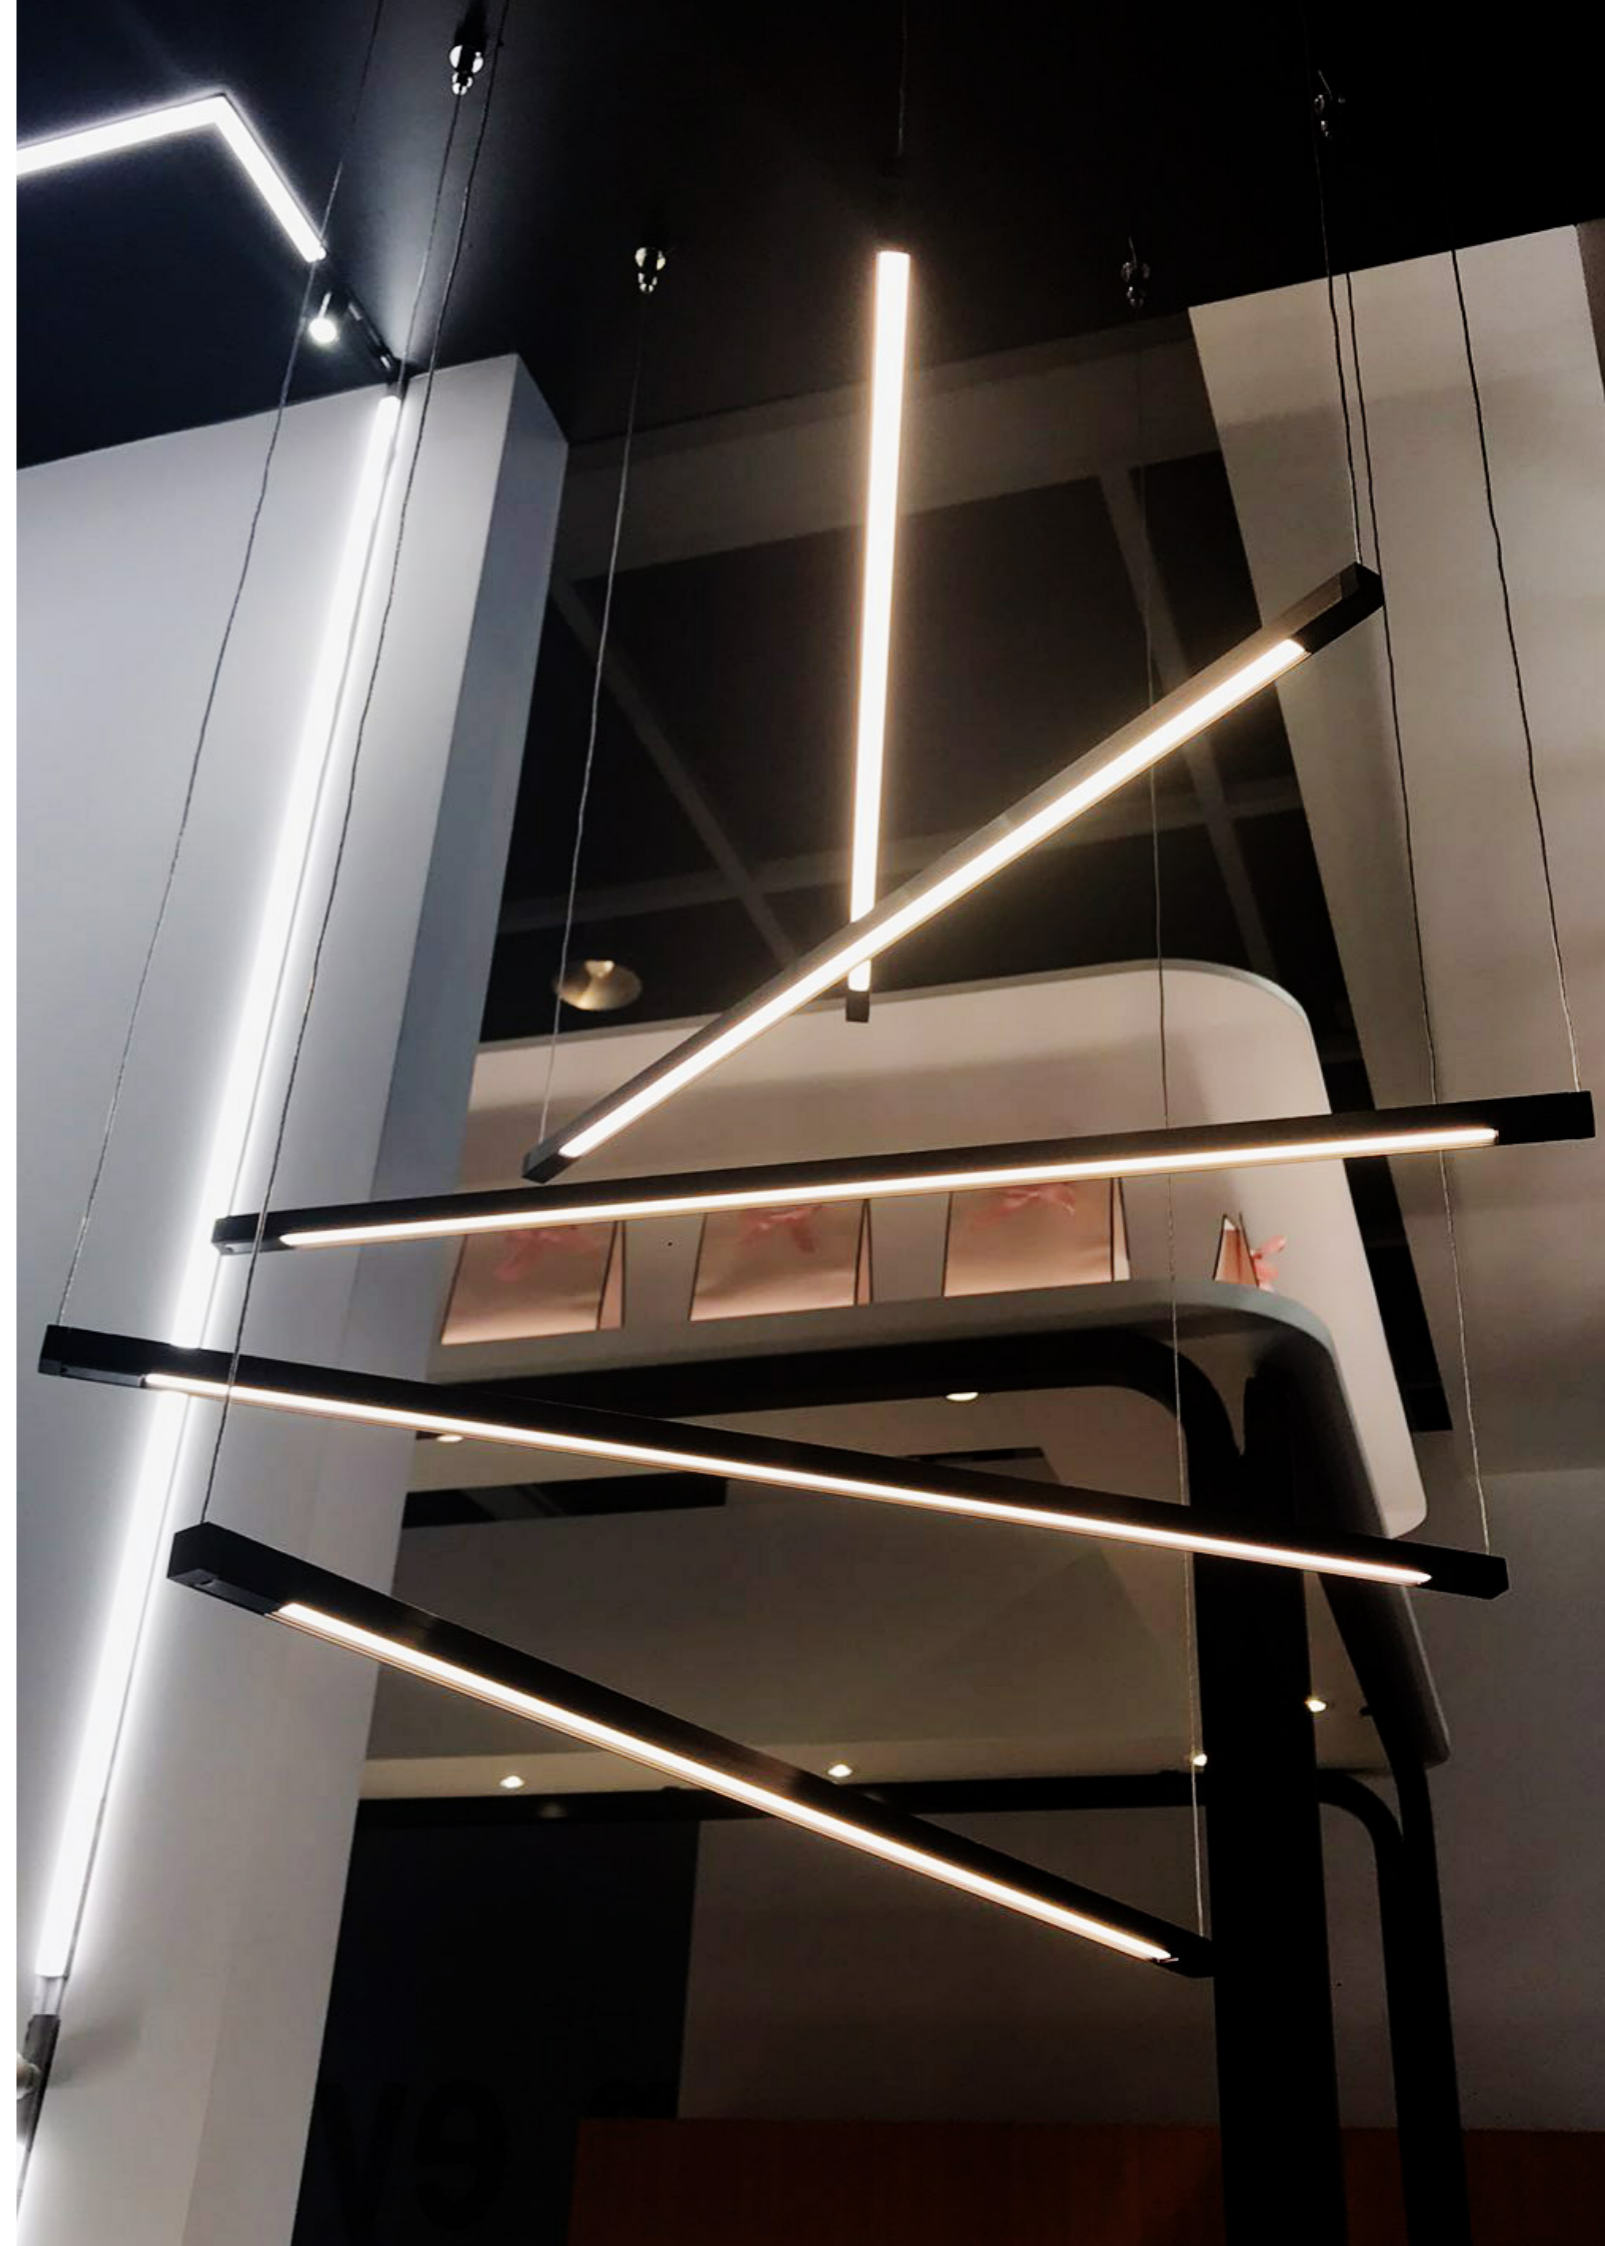

## NDPro Pendant

*Super Slim Suspension LED for Display*

Rotatable Pendant for NDPro

- Aluminum body with rotating top bar
- Easy assembly with NDPro fixture
- Various length available
- Ideal for Suspended Application

**Dimensions**

NDPro Pendant for	Lamp Power	Lumens (4000K)	A (Top Length)	B (NDPro Pendant Bracket Mounting Holes)
NDP4 40K-24V-C90	3.6 W	259 lm	384mm	369mm
NDP7 40K-24V-C90	7.1 W	515 lm	664mm	649mm
NDP11 40K-24V-C90	10.8 W	823 lm	943mm	928mm
NDP15 40K-24V-C90	14.4 W	1,032 lm	1,222mm	1,207mm