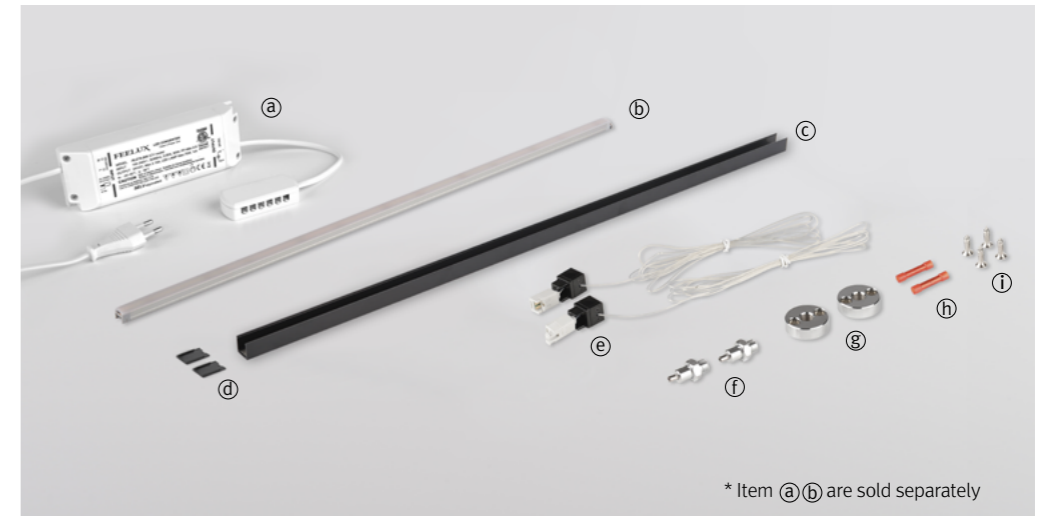

## NDPro Pendant

*Super Slim Suspension LED for Display*

Rotatable Pendant for NDPro

- Aluminum body with rotating top bar
- Easy assembly with NDPro fixture
- Various length available
- Ideal for Suspended Application

**Dimensions**

NDPro Pendant for	Lamp Power	Lumens (4000K)	A (Top Length)	B (NDPro Pendant Bracket Mounting Holes)
NDP4 40K-24V-C90	3.6 W	259 lm	384mm	369mm
NDP7 40K-24V-C90	7.1 W	515 lm	664mm	649mm
NDP11 40K-24V-C90	10.8 W	823 lm	943mm	928mm
NDP15 40K-24V-C90	14.4 W	1,032 lm	1,222mm	1,207mm

**Various options**

**Installation**

**Required Accessories**

\* Item (a) (b) are sold separately

- (a) LED Driver
  - (b) FLX Stix NDPro
  - (c) Top Bar
  - (d) Fix Cover
  - (e) Wire
  - (f) Wire Holder
  - (g) Holder Clamp
  - (h) Wire Terminals
  - (i) Screw
- NDP Pendant Kit

**(d) LED Driver with 12way distributor, with power cord (1,800mm)**

Part No	FLC30-24V/T	FLC75-24V-P/T
Capacity	30W 24V	75W 24V