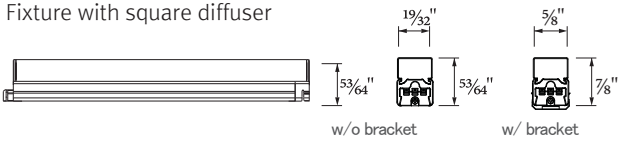

w/o bracket

w/ bracket

w/ bracket

* Fixture with square diffuser

w/o bracket