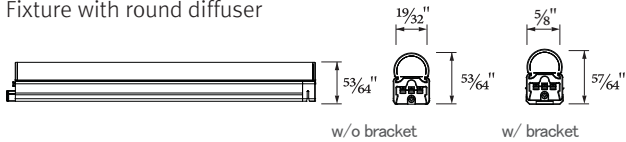

w/connector

w/ bracket

Model Name	Power Input (V)	Lamp Power (W)	A (mm)	B (mm)	C (mm)	D (mm)	E (mm)	F (mm)	G (mm)
HDV3-[Color]K-24V	DC 24	2.9	140	145	162	16	14	15	12.5
HDV6-[Color]K-24V	DC 24	5.8	280	285	302	16	14	15	12.5
HDV12-[Color]K-24V	DC 24	11.6	560	565	582	16	14	15	12.5
HDV18-[Color]K-24V	DC 24	17.4	840	845	862	16	14	15	12.5
HDV24-[Color]K-24V	DC 24	23.2	1118	1123	1140	16	14	15	12.5

* Fixture with round diffuser