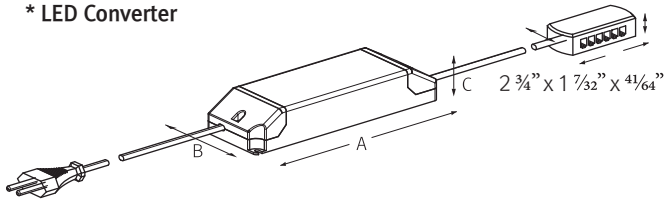

* LED Converter

Model Name	A (mm)	B (mm)	C (mm)
FLC15-24V/XL	121	45	16
FLC30-24V/XL	150	41	31
FLC75-24V/XL	180	60	32