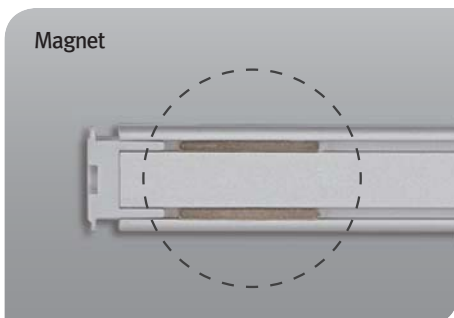

Product Features

- Super Slim liner LED with standard output
- Quick connection system between fixtures
- Many lengths available
- Various mounting methods including magnetic
- To be used with constant voltage DC 24V driver
- Dimmable with available accessories

Specification

- Voltage : DC 24V
- Operating temperature : 32~113F(0~45° C)
- Lamp life : 40,000hr/70%
- Available color : 2400K, 2700K, 3000K, 3500K, 4000K, 6000K
- Color rendering : Ra > 85
- Energy efficiency : 75lm/W
- Degree of protection IP20