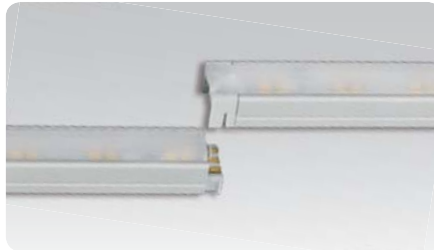

### Product Features

- Super Slim liner LED with standard output
- Quick connection system between fixtures
- Many lengths available
- Various mounting methods including magnetic
- To be used with constant voltage DC 24V driver
- Dimmable with available accessories

**FLX Stix HDV**  
High Output

FLX Stix HDV 3W (5 45/64")

FLX Stix HDV 6W (11 7/32")

FLX Stix HDV 12W (22 1/4")

FLX Stix HDV 18W (33 17/64")

FLX Stix HDV 24W (44 7/32")

Various options

Inline dimmer

50% Output

100% Output

Easy connection

Dimension

\* Fixture

w/o connector

w/o bracket

w/connector