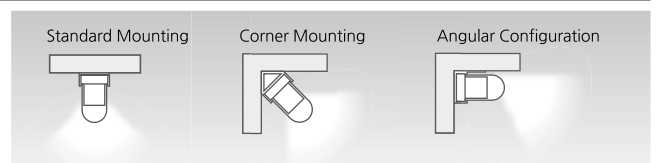

Installation