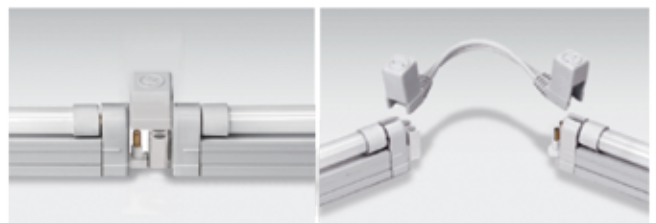

Installation