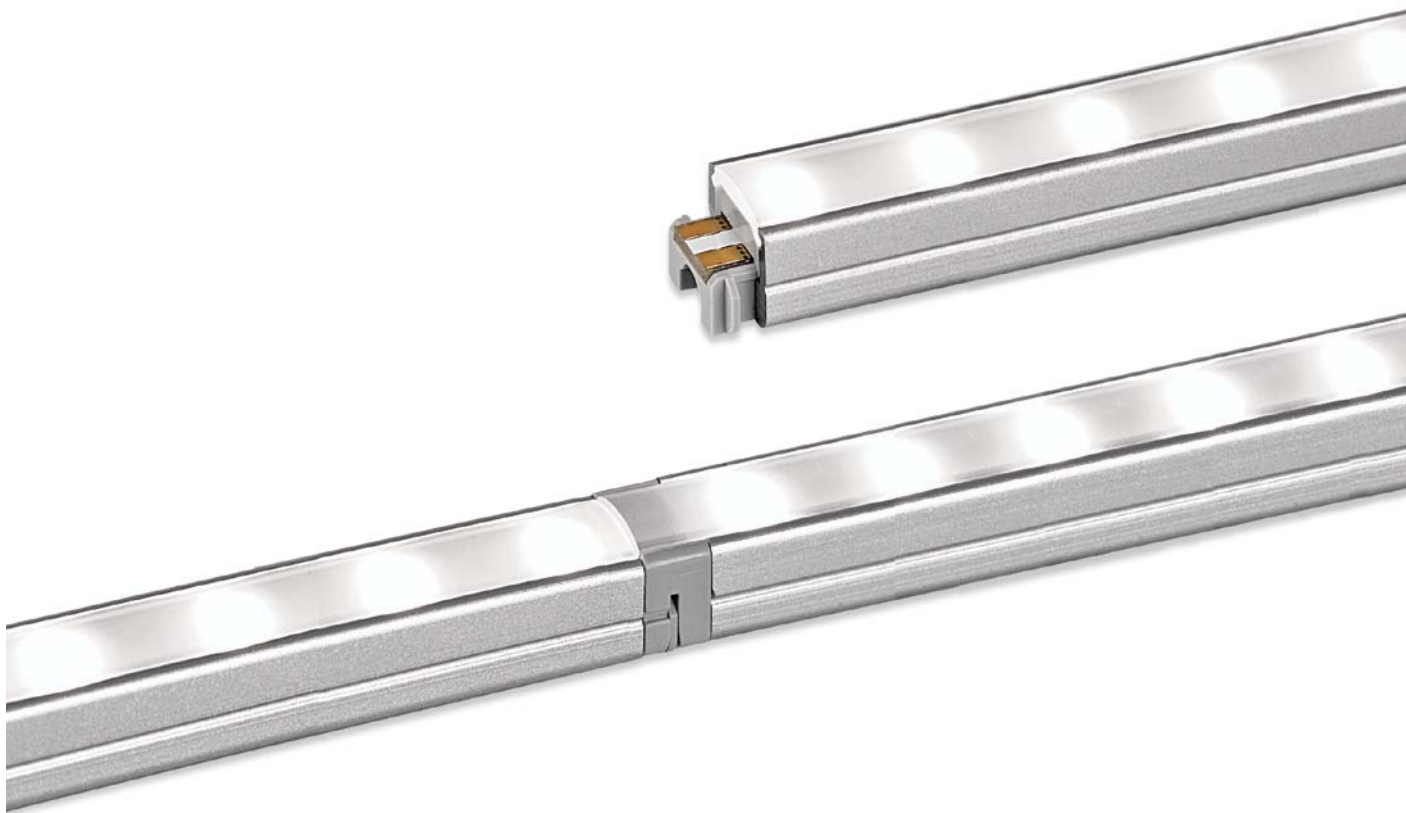

FEELUX

FLX Stix NDV

Perfect size for cabinet display and showcase

Little Light, Big Punch !

Product Features

- Super Slim liner LED with standard output
- Quick connection system between fixtures
- Many lengths available
- Various mounting methods including magnetic
- To be used with constant voltage DC 24V driver
- Dimmable with available accessories

Specification

- Voltage : DC 24V
- Operating temperature : 32~113F (0~45° C)
- Lamp life : 40,000hr/70%
- Available color : 2400K, 2700K, 3000K, 3500K, 4000K, 6000K
- Color rendering : Ra > 85
- Energy efficiency : 75lm/W
- Degree of protection IP20

Inline Dimmer

Easy connection

Dimension

* Fixture

Model Name	Power Input (V)	Lamp Power (W)	A (mm)	B (mm)	C (mm)	D (mm)	E (mm)	F (mm)	G (mm)
NDV1-[Color]K-24V	DC 24	1.2	95	100	117	12	11	10.6	9
NDV3-[Color]K-24V	DC 24	2.4	188	193	210	12	11	10.6	9
NDV4-[Color]K-24V	DC 24	3.5	280	285	302	12	11	10.6	9
NDV7-[Color]K-24V	DC 24	7	560	565	582	12	11	10.6	9
NDV11-[Color]K-24V	DC 24	10.5	840	845	862	12	11	10.6	9
NDV15-[Color]K-24V	DC 24	14	1118	1123	1140	12	11	10.6	9

* Fixture with round diffuser

Model Name	Power Input (V)	Lamp Power (W)	A (mm)	B (mm)	C (mm)	D (mm)	E (mm)	F (mm)	G (mm)
NDV1-[Color]K-24V	DC 24	95	3 47/64	3 15/16	4 39/64	15/32	7/16	27/64	23/64
NDV3-[Color]K-24V	DC 24	188	7 13/32	7 7/16	8 17/64	15/32	7/16	27/64	23/64
NDV4-[Color]K-24V	DC 24	280	11 1/32	11 7/32	11 57/64	15/32	7/16	27/64	23/64
NDV7-[Color]K-24V	DC 24	560	22 3/64	22 1/4	22 29/32	15/32	7/16	27/64	23/64
NDV11-[Color]K-24V	DC 24	840	33 3/64	33 17/64	33 15/16	15/32	7/16	27/64	23/64
NDV15-[Color]K-24V	DC 24	1118	44 1/64	44 7/32	44 7/8	15/32	7/16	27/64	23/64