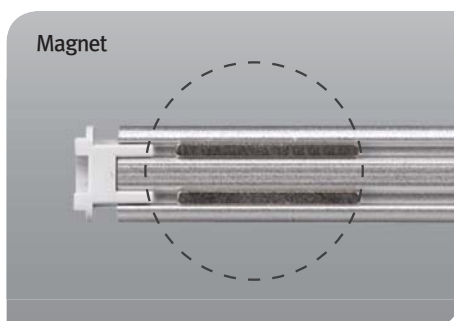

FEELUX

FLX Stix NDV

Perfect size for cabinet display and showcase

Little Light, Big Punch !

Product Features

- Super Slim liner LED with standard output
- Quick connection system between fixtures
- Many lengths available
- Various mounting methods including magnetic
- To be used with constant voltage DC 24V driver
- Dimmable with available accessories

Specification

- Voltage : DC 24V
- Operating temperature : 32~113F (0~45° C)
- Lamp life : 40,000hr/70%
- Available color : 2400K, 2700K, 3000K, 3500K, 4000K, 6000K
- Color rendering : Ra > 85
- Energy efficiency : 75lm/W
- Degree of protection IP20