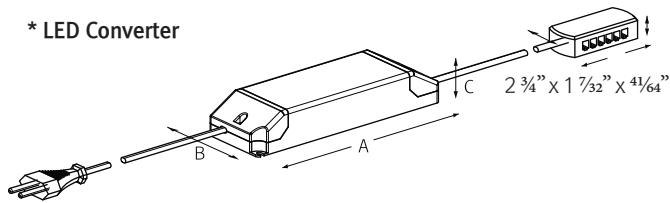

* LED Converter

Model Name	A (mm)	B (mm)	C (mm)
FLC15-24V/XL	121	45	16
FLC30-24V/XL	150	41	31
FLC75-24V/XL	180	60	32