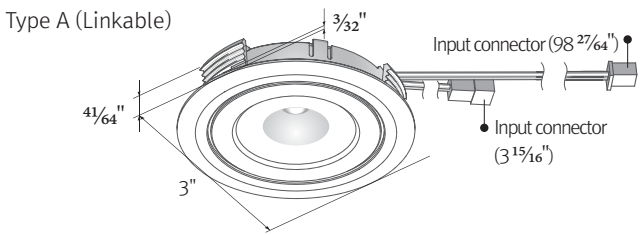

Various color

Single diode without multiple shadows

Dimension

Max. connection of linked fixtures

- LED Driver

Model Name	Max. units for LED driver		
	24V / 15W	24V / 30W	24V / 75W
DVS4A-[Color]k-24V-WT	3	7	17