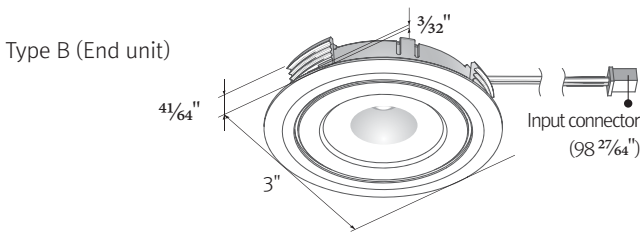

Specification

- Voltage : DC 24V
- Operating temperature : 32~113F (0~45° C)
- Lamp life : 40,000hr/70%
- Available color : 3000K, 4000K, 6000K
- Color rendering : Ra>85
- Energy efficiency : 80 lm/W
- Degree of protection IP20
- Total energy consumption of 4.3W

Various color

Single diode without multiple shadows

Dimension

Max. connection of linked fixtures

- LED Driver

Model Name	Max. units for LED driver		
	24V / 15W	24V / 30W	24V / 75W
DVS4A-[Color]k-24V-WT	3	7	17