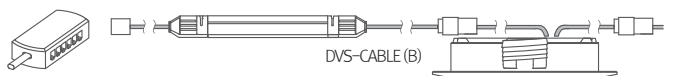

Various color

Single diode without multiple shadows

Dimension

Max. connection of linked fixtures

- LED Driver

Model Name	Max. units for LED driver		
	24V / 15W	24V / 30W	24V / 75W
DVS4A-[Color]k-24V-WT	3	7	17

Installation

Linkable between Diva2 Spot & Diva2 Spot (Type A)

Linkable between Diva2 Spot & Diva2 (Type A)

Linkable between Diva2 & Diva2 Spot (Type A)

Hole Diameter

Mounting Spring Installation

Accessories