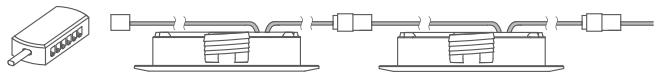

Various color

Single diode without multiple shadows

Dimension

Max. connection of linked fixtures

- LED Driver

Model Name	Max. units for LED driver		
	24V / 15W	24V / 30W	24V / 75W
DVS4A-[Color]k-24V-WT	3	7	17

Installation

Linkable between Diva2 Spot & Diva2 Spot (Type A)

Linkable between Diva2 Spot & Diva2 (Type A)

Linkable between Diva2 & Diva2 Spot (Type A)

Hole Diameter

Mounting Spring Installation

Accessories