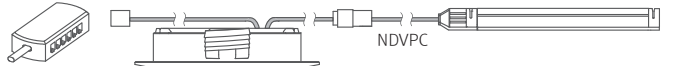

Various color

Single diode without multiple shadows

Dimension

Max. connection of linked fixtures

- LED Driver

Model Name	Max. units for LED driver		
	24V / 15W	24V / 30W	24V / 75W
DVS4A-[Color]k-24V-WT	3	7	17

Installation

Linkable between Diva2 Spot & Diva2 Spot (Type A)

Linkable between Diva2 Spot & Diva2 (Type A)

Linkable between Diva2 & Diva2 Spot (Type A)

Hole Diameter

Mounting Spring Installation

Accessories