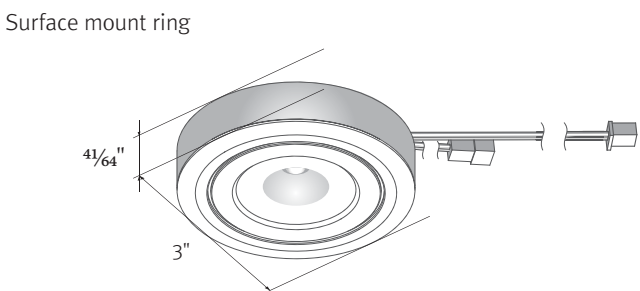

Specification

- Voltage : DC 24V
- Operating temperature : 32~113F (0~45° C)
- Lamp life : 40,000hr/70%
- Available color : 3000K, 4000K, 6000K
- Color rendering : Ra>85
- Energy efficiency : 80 lm/W
- Degree of protection IP20
- Total energy consumption of 4.3W

Various color

Single diode without multiple shadows

Dimension

Max. connection of linked fixtures

- LED Driver

Model Name	Max. units for LED driver		
	24V / 15W	24V / 30W	24V / 75W
DVS4A-[Color]k-24V-WT	3	7	17

Installation

Linkable between Diva2 Spot & Diva2 Spot (Type A)

Linkable between Diva2 Spot & Diva2 (Type A)

Linkable between Diva2 & Diva2 Spot (Type A)

Hole Diameter

Mounting Spring Installation

Accessories