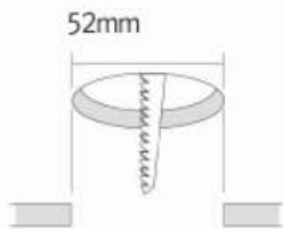

Hole Diameter

Mounting spring installation

★ Linkable between FLX Spot DVP (POLE) and FLX Spot DVP(POLE) (Max. 10 units connectable)