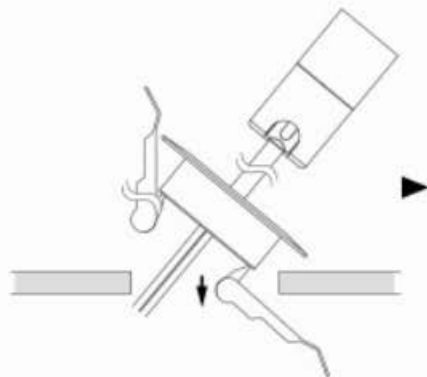

Hole Diameter

Mounting spring installation

★ Linkable between FLX Spot DVP (POLE) and FLX Spot DVP(POLE) (Max. 10 units connectable)