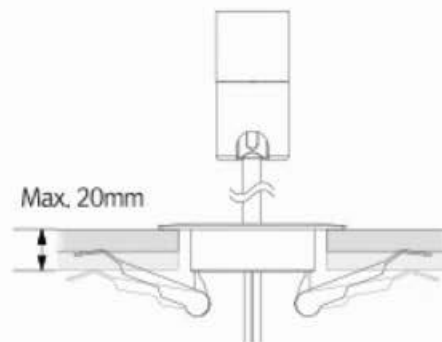

Hole Diameter

Mounting spring installation

★ Linkable between FLX Spot DVP (POLE) and FLX Spot DVP(POLE) (Max. 10 units connectable)