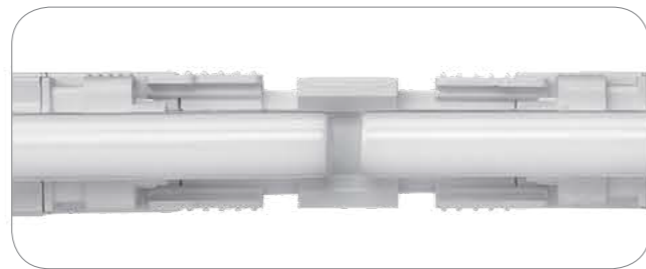

# SlimLamp Seamless

T5 Seamless Illumination

## SlimLamp Seamless

Bring the drama of Seamless Illumination to Coves and Curves with the Feelux T5 SlimLamp Seamless. Daisy-chain this Award-Winning Product and socket shadowing will never be a problem! You'll save money, installation time and energy costs when the SlimLine is compared to basic T8 and T5 staggered fluorescent fixtures.

## Product Features

- High efficiency built-in program start ballast
- End of Lamp life (EOL) protection
- Low profile rigid extruded aluminum body
- Quick connect system
- Daisy chain up to 600W together
- Available in standard and high output

## Benefits

- T5 based seamless line of light
- Energy savings over staggered strips
- Installation savings through quick connection
- Operates in very tight areas