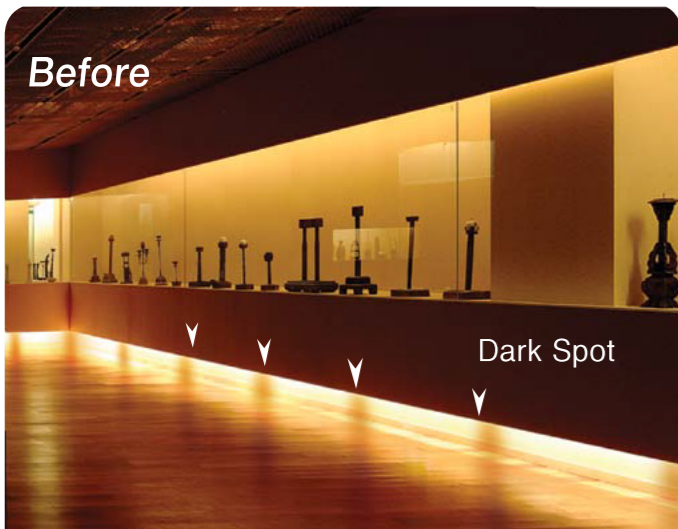

## SlimLamp Seamless

Bring the drama of Seamless Illumination to Coves and Curves with the Feelux T5 SlimLamp Seamless. Daisy-chain this Award-Winning Product and socket shadowing will never be a problem! You'll save money, installation time and energy costs when the SlimLine is compared to basic T8 and T5 staggered fluorescent fixtures.

## Benefits

- T5 based seamless line of light
- Energy savings over staggered strips
- Installation savings through quick connection
- Operates in very tight areas

2200K, 2400K, 2700K, 3000K, 3500K, 4000K, 6500K, 8000K, Red, Green and Blue are available.
--
- Ⓗ Metal Bracket : MSL BRACKET
- Ⓘ Diffuser

SLL14CV	SLL21CV	SLL28CV
14, 24W	21, 39W	28, 54W

Model Name	Lamp Power (W)	A (inch)	B (inch)	C (inch)	D (inch)	E (inch)
NSLL8-120V	8	13 7/8	10 4/8	1 6/8	1 1/16	1 5/8
NSLL14-120V	14	22 7/8	19 6/8	1 6/8	1 1/16	1 5/8
NSLL21-120V	21	34 11/16	31 5/8	1 6/8	1 1/16	1 5/8
NSLL28-120V	28	46 4/8	43 3/8	1 6/8	1 1/16	1 5/8
NSLL24-120V	24	22 7/8	19 6/8	1 6/8	1 1/16	1 5/8
NSLL39-120V	39	34 11/16	31 5/8	1 6/8	1 1/16	1 5/8
NSLL54-120V	54	46 4/8	43 3/8	1 6/8	1 1/16	1 5/8
NSLL14-277V	14	22 7/8	19 6/8	1 6/8	1 1/16	1 5/8
NSLL21-277V	21	34 11/16	31 5/8	1 6/8	1 1/16	1 5/8
NSLL28-277V	28	46 4/8	43 3/8	1 6/8	1 1/16	1 5/8