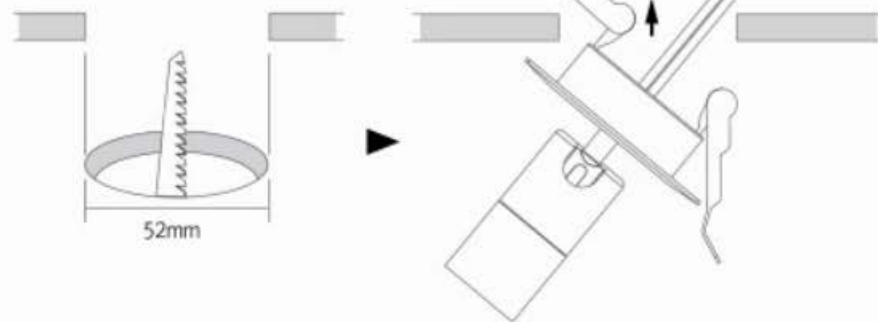

Hole Diameter

Mounting spring installation

★ Linkabel between FLX Spot DVP and FLX Spot DVP (Max. 10 units connectable)