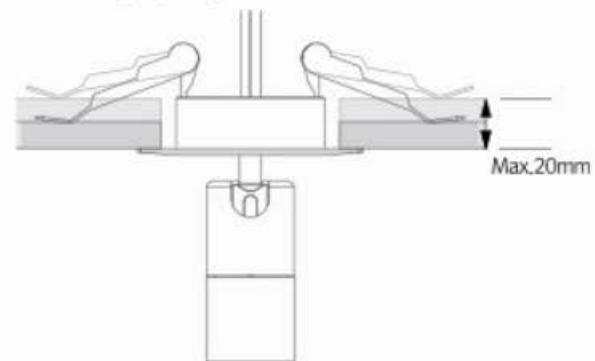

Hole Diameter

Mounting spring installation

★ Linkabel between FLX Spot DVP and FLX Spot DVP (Max. 10 units connectable)