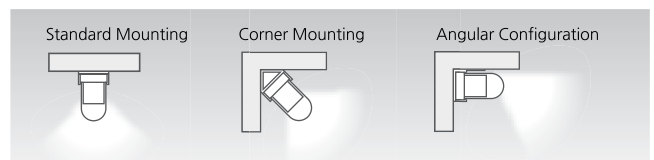

Installation