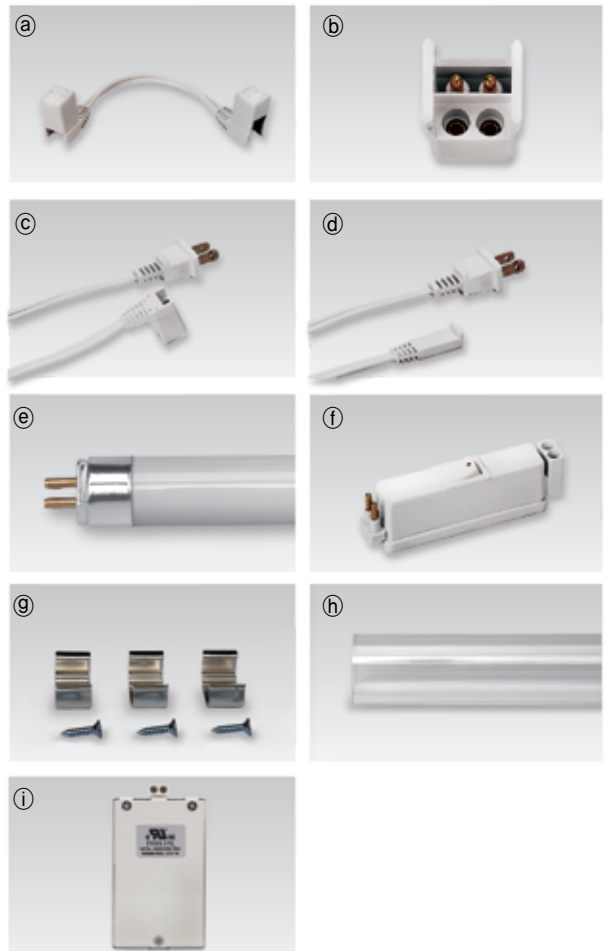

Easy connection

Product Features

- High efficiency built-in rapid start ballast
- End of Lamp life (EOL) protection
- Low profile rigid extruded aluminum body
- Quick connection system
- Daisy chain up to 600W together

Installation

Notice

Maximum interconnected wattage (units) : 600W
 8W(44pcs), 14W(41pcs), 21W(28pcs), 28W(21pcs), 35W(17pcs)

Accessories

Ⓐ Connecting cables

DLPTC/XL	DLPTC1/XL	DLPTC2/XL	DLPTC4/XL	DLPTC6/XL
6inch(150mm)	1feet(300mm)	2feet(600mm)	4feet(1200mm)	6feet(1800mm)

Ⓑ Direct connector : DLCPL/XL

Power cord

Ⓒ DLPC120/XL	Ⓓ DLPC120/SM2/XL
6feet (1800mm)	6feet (1800mm) with straight connctor

Ⓔ Fluorescent lamps

2200K, 2700K, 3000K, 3500K, 4000K, 6500K, 8000K,
 Red, Green and Blue are available.

Ⓕ On/Off switch : DLSB/XL

Ⓖ Matal Bracket : MSL BRACKET

Ⓗ Diffuser

SL8CV	SL14CV	SL21CV	SL28CV	SL35CV
8W	14W	21W	28W	35W

Ⓙ Hard wire box : MHWB-DL

Model Name	LampPower (W)	L (inch)	W (inch)	H (inch)	H (inch) with diffuser
NSL8-120V	8	13 3/16	29/32	1 11/32	1 1/2
NSL14-120V	14	23 7//16	29/32	1 11/32	1 1/2
NSL21-120V	21	35 4/16	29/32	1 11/32	1 1/2
NSL28-120V	28	47 1/16	29/32	1 11/32	1 1/2
NSL35-120V	35	58 14/16	29/32	1 11/32	1 1/2